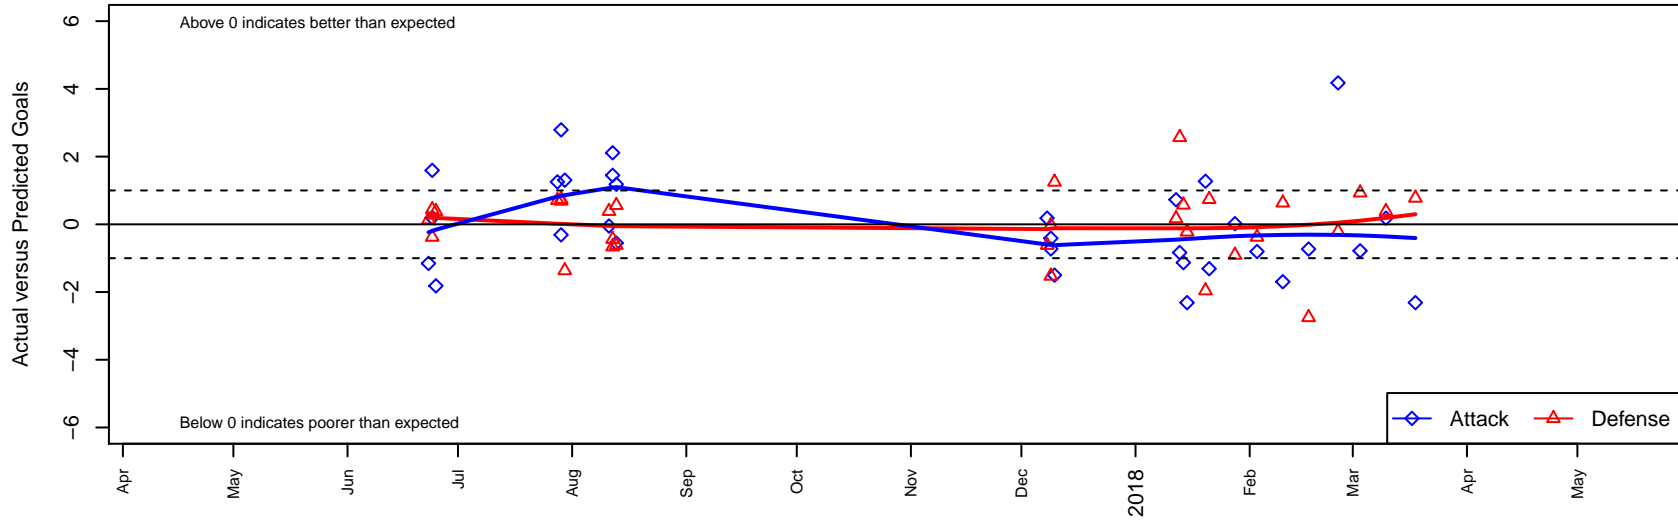

Washington Timbers Red 1 G99

Washington Timbers
 Vancouver, WA
 G99 total strength=1687
 attack=22.5 defense=20.73
 spr league = PTT Win G99 Premier

alt names used:
 WA Timbers 99G Red 1
 WA Timbers 99G Red 1
 WASHINGTON TIMBERS FC 99G RED 1
 WASHINGTON TIMBERS FC WA TIMBERS FC
 WASHINGTON TIMBERS FC WA TIMBERS FC
 WASHINGTON TIMBERS FC WA TIMBERS FC

Venues played:
 2017 Clash At the Border Super Gold/Silver
 2017 Oswego Nike Cup Super Group Gold/Silver
 2017 Bend Premier Cup Mana Shim (U18/19) I
 2017 Timbers Winter Showcase 1999 Showcas
 2017 Portland Winter Showcase U19
 2017 PTT Winter G99 Premier

Washington Timbers Red 1 G99
 Dots are actual minus expected GF (blue circles) and GA (red triangles).
 Blue line is smoothed change in attack strength. Red is smoothed change in defense strength.

**attack and defense variance (black dot)
relative to other teams
and top 10 in region**