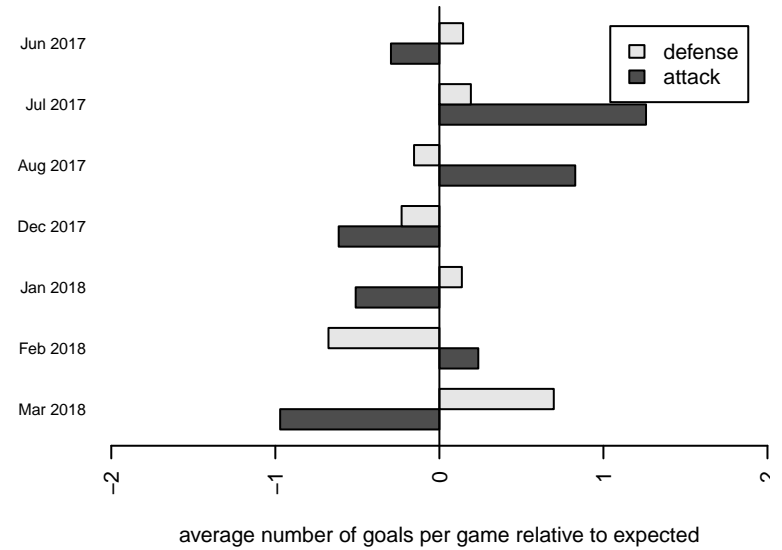

Performance relative to 13 month average