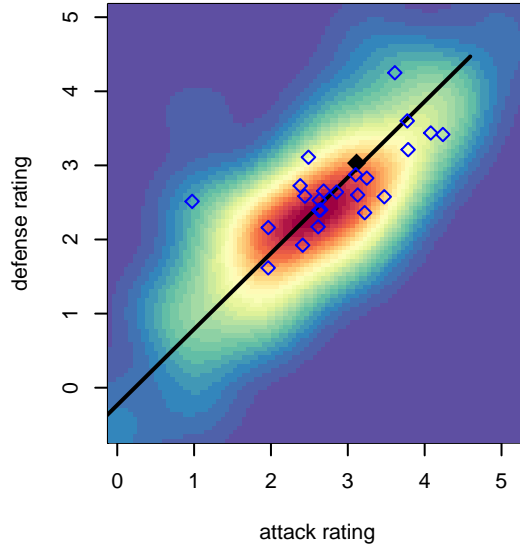

**attack and defense rating
relative to others at age
and all opponents in last 13 months**