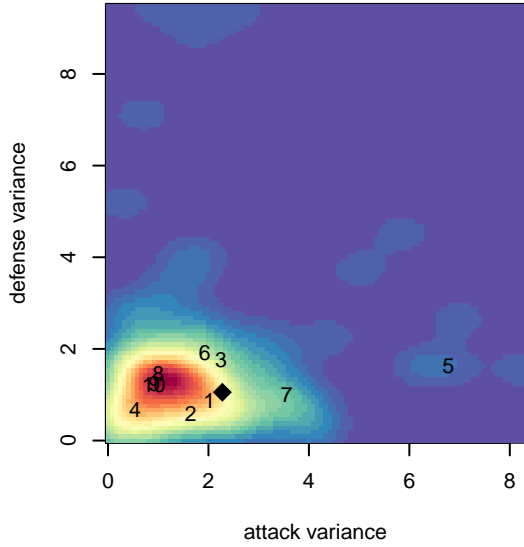

Washington Timbers Red 1 G99

Washington Timbers
 Vancouver, WA
 G99 total strength=1687
 attack=22.5 defense=20.73
 spr league = PTT Win G99 Premier

alt names used:
 WA Timbers 99G Red 1
 WA Timbers 99G Red 1
 WASHINGTON TIMBERS FC 99G RED 1
 WASHINGTON TIMBERS FC WA TIMBERS FC
 WASHINGTON TIMBERS FC WA TIMBERS FC
 WASHINGTON TIMBERS FC WA TIMBERS FC

Venues played:
 2017 Clash At the Border Super Gold/Silver
 2017 Oswego Nike Cup Super Group Gold/Silver
 2017 Bend Premier Cup Mana Shim (U18/19) I
 2017 Timbers Winter Showcase 1999 Showcas
 2017 Portland Winter Showcase U19
 2017 PTT Winter G99 Premier

Washington Timbers Red 1 G99
 Dots are actual minus expected GF (blue circles) and GA (red triangles).
 Blue line is smoothed change in attack strength. Red is smoothed change in defense strength.

**attack and defense variance (black dot)
relative to other teams
and top 10 in region**