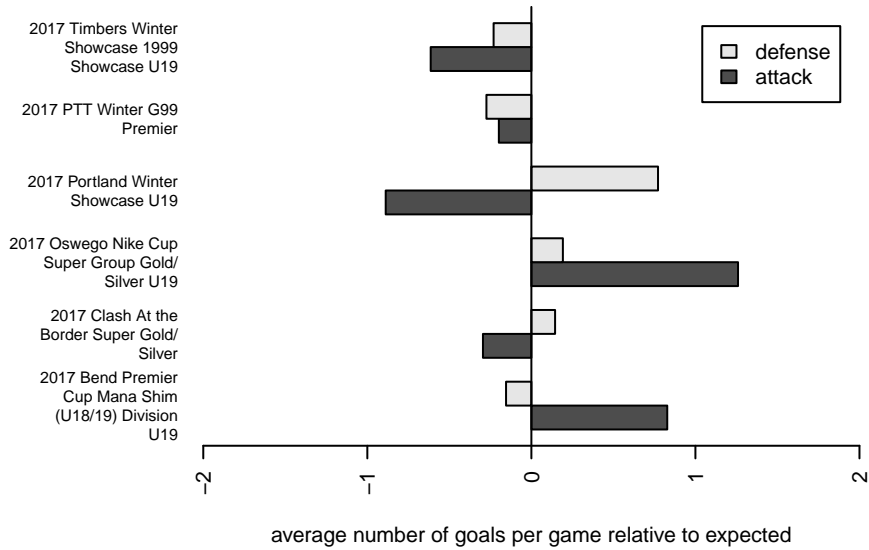

Performance relative to 13 month average